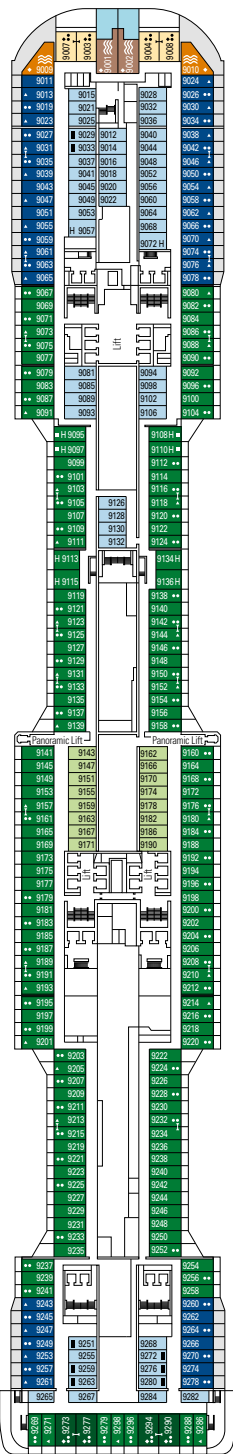

LONDON THEATRE

BUTCHER'S CUT

DECK 9  
SEASIDE

DECK 10  
SEASIDE EVO

DECK 11  
BELLISSIMA

DECK 12  
GRANDIOSA

DECK 13  
MAGNIFICA

DECK 14  
WORLD CLASS

- Splendida Deck 19
- Divina Deck 18
- Seaview Deck 16
- Preziosa Deck 15
- World Class Deck 14
- Magnifica Deck 13
- Grandiosa Deck 12
- Bellissima Deck 11
- Seaside Evo Deck 10
- Seaside Deck 9
- Meraviglia Deck 8
- Fantasia Deck 7
- Musica Deck 6
- Opera Deck 5
- Lirica Deck 4

### 2.217 Cabins

|                 |       |
|-----------------|-------|
| Royal Suites    | 2     |
| Duplex Suites   | 8     |
| Deluxe Suites*  | 78    |
| Interior Suites | 15    |
| Suites          | 34    |
| Balcony*        | 1.282 |
| Ocean View      | 136   |
| Interior*       | 634   |
| Interior Studio | 12    |

### CABIN CATEGORIES

|                          |
|--------------------------|
| BELLA > Interior Studio° |
| BELLA > Interior         |
| BELLA > Ocean View°°     |
| BELLA > Balcony          |

|                              |
|------------------------------|
| FANTASTICA > Interior        |
| FANTASTICA > Ocean View      |
| FANTASTICA > Balcony         |
| FANTASTICA > Family cabins** |
| FANTASTICA > Suite           |