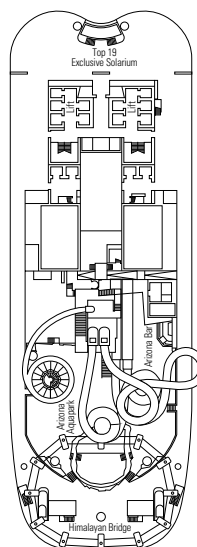

2.217 Cabins

Royal Suites	2
Duplex Suites	8
Deluxe Suites*	78
Interior Suites	15
Suites	34
Balcony*	1.282
Ocean View	136
Interior*	634
Interior Studio	12

*Including cabins for guests with disabilities or reduced mobility.

CABIN CATEGORIES

BELLA > Interior Studio°
BELLA > Interior
BELLA > Ocean View°°
BELLA > Balcony

FANTASTICA > Interior
FANTASTICA > Ocean View
FANTASTICA > Balcony
FANTASTICA > Family cabins**
FANTASTICA > Suite

AUREA > Ocean View
AUREA > Balcony
AUREA > Suite with whirlpool
AUREA > Grand Suite with whirlpool

MSC YACHT CLUB > Interior Suite
MSC YACHT CLUB > Deluxe Suite
MSC YACHT CLUB > Duplex Suite
MSC YACHT CLUB > Royal Suite

- ° Single cabin with reduced size bed (140x200cm).
- °° Reduced size bed (140x200cm).
- ** This symbol indicates only some of the available combinations of family cabins.
- All cabins have one double bed convertible to two single beds except for Interior Studio.
- 3rd and 4th beds available in all categories except for Interior Studio, Ocean View Bella, MSC Yacht Club Interior Suite.
- 5th and 6th beds available in Ocean View Bella and Suite Fantastica.
- Cabins 13245, 13342, 14213, 14256 have only bunk bed.

LEGEND

- ▲ Sofa bed
- Double sofa bed
- 3rd bed is a pullman bed
- 3rd and 4th beds are pullman beds
- ●● Bunk bed or sofa that can be converted into bunk bed (3rd and 4th beds); bunk beds are not suitable for children under the age of 6.
- ↔ Connecting Cabins
- H Cabin for guests with disabilities or reduced mobility
- ⊞ Whirlpool
- ⊙ Cabins with restricted views
- Balcony with metal balustrade
- Balcony with half glass half metal balustrade

Ship configuration, data and descriptions may be subject to change depending on the season and on the destination and must be verified at the time of booking. Deck plans are valid for cruises sailing from April 19, 2020.

DECK 15
PREZIOSA

DECK 16
SEAVIEW

DECK 18
DIVINA

DECK 19
SPLENDIDA