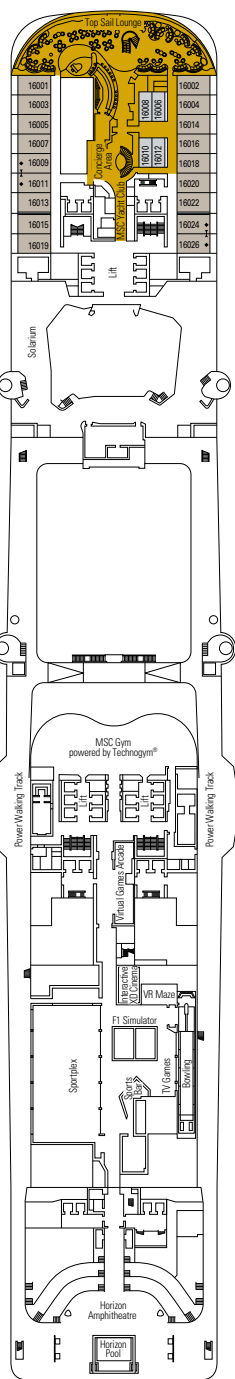

LONDON THEATRE

BUTCHER'S CUT

DECK 9  
SEASIDE

DECK 10  
SEASIDE EVO

DECK 11  
BELLISSIMA

DECK 12  
GRANDIOSA

DECK 13  
MAGNIFICA

DECK 14  
WORLD CLASS

- Splendida Deck 19
- Divina Deck 18
- Seaview Deck 16
- Preziosa Deck 15
- World Class Deck 14
- Magnifica Deck 13
- Grandiosa Deck 12
- Bellissima Deck 11
- Seaside Evo Deck 10
- Seaside Deck 9
- Meraviglia Deck 8
- Fantasia Deck 7
- Musica Deck 6
- Opera Deck 5
- Lirica Deck 4

### 2.217 Cabins

|                 |       |
|-----------------|-------|
| Royal Suites    | 2     |
| Duplex Suites   | 8     |
| Deluxe Suites*  | 78    |
| Interior Suites | 15    |
| Suites          | 34    |
| Balcony*        | 1.282 |
| Ocean View      | 136   |
| Interior*       | 634   |
| Interior Studio | 12    |

### CABIN CATEGORIES

|                          |
|--------------------------|
| BELLA > Interior Studio° |
| BELLA > Interior         |
| BELLA > Ocean View°°     |
| BELLA > Balcony          |

|                              |
|------------------------------|
| FANTASTICA > Interior        |
| FANTASTICA > Ocean View      |
| FANTASTICA > Balcony         |
| FANTASTICA > Family cabins** |
| FANTASTICA > Suite           |