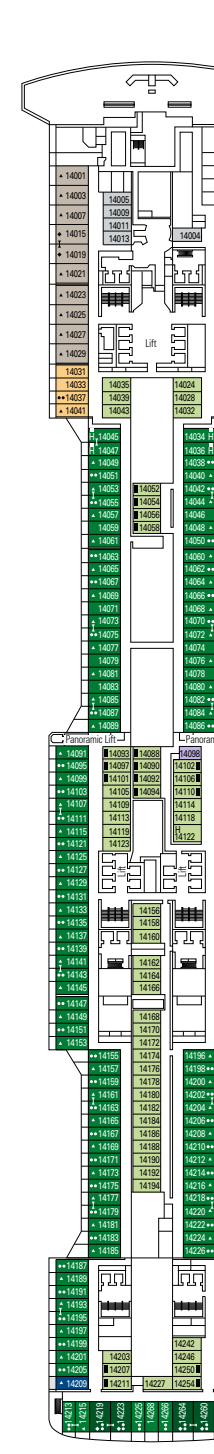

LONDON THEATRE

BUTCHER'S CUT

DECK 9  
SEASIDE

DECK 10  
SEASIDE EVO

DECK 11  
BELLISSIMA

DECK 12  
GRANDIOSA

DECK 13  
MAGNIFICA

DECK 14  
WORLD CLASS

- Splendida Deck 19
- Divina Deck 18
- Seaview Deck 16
- Preziosa Deck 15
- World Class Deck 14
- Magnifica Deck 13
- Grandiosa Deck 12
- Bellissima Deck 11
- Seaside Evo Deck 10
- Seaside Deck 9
- Meraviglia Deck 8
- Fantasia Deck 7
- Musica Deck 6
- Opera Deck 5
- Lirica Deck 4

### 2.217 Cabins

|                 |       |
|-----------------|-------|
| Royal Suites    | 2     |
| Duplex Suites   | 8     |
| Deluxe Suites*  | 78    |
| Interior Suites | 15    |
| Suites          | 34    |
| Balcony*        | 1.282 |
| Ocean View      | 136   |
| Interior*       | 634   |
| Interior Studio | 12    |