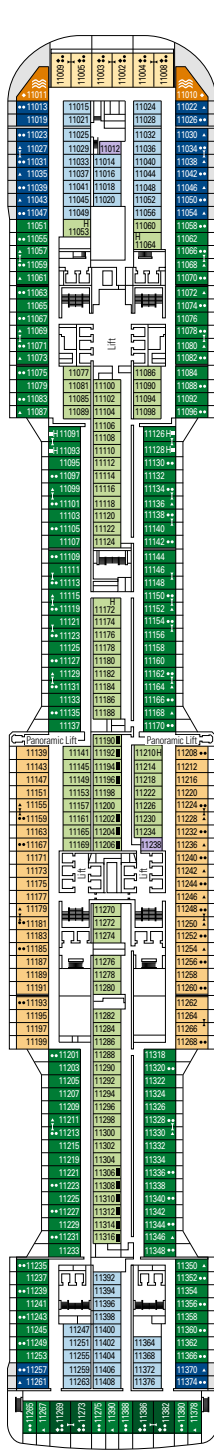

LONDON THEATRE

BUTCHER'S CUT

DECK 9  
SEASIDE

DECK 10  
SEASIDE EVO

DECK 11  
BELLISSIMA

DECK 12  
GRANDIOSA

DECK 13  
MAGNIFICA

DECK 14  
WORLD CLASS

- Splendida Deck 19
- Divina Deck 18
- Seaview Deck 16
- Preziosa Deck 15
- World Class Deck 14
- Magnifica Deck 13
- Grandiosa Deck 12
- Bellissima Deck 11
- Seaside Evo Deck 10
- Seaside Deck 9
- Meraviglia Deck 8
- Fantasia Deck 7
- Musica Deck 6
- Opera Deck 5
- Lirica Deck 4

### 2.217 Cabins

|                 |       |
|-----------------|-------|
| Royal Suites    | 2     |
| Duplex Suites   | 8     |
| Deluxe Suites*  | 78    |
| Interior Suites | 15    |
| Suites          | 34    |
| Balcony*        | 1.282 |
| Ocean View      | 136   |
| Interior*       | 634   |
| Interior Studio | 12    |