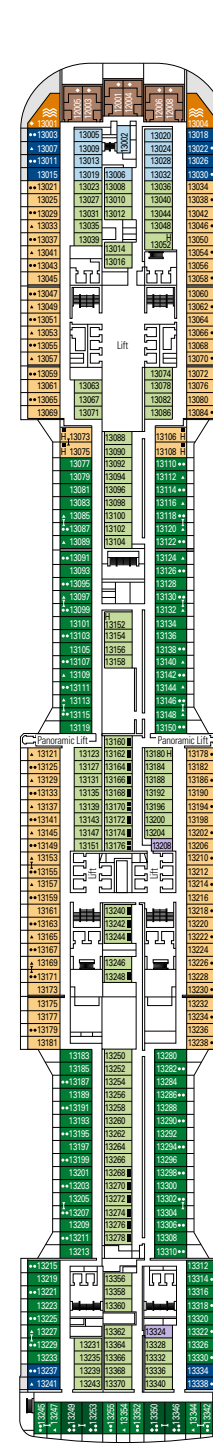

LONDON THEATRE

BUTCHER'S CUT

DECK 9  
SEASIDE

DECK 10  
SEASIDE EVO

DECK 11  
BELLISSIMA

DECK 12  
GRANDIOSA

DECK 13  
MAGNIFICA

DECK 14  
WORLD CLASS

- Splendida Deck 19
- Divina Deck 18
- Seaview Deck 16
- Preziosa Deck 15
- World Class Deck 14
- Magnifica Deck 13
- Grandiosa Deck 12
- Bellissima Deck 11
- Seaside Evo Deck 10
- Seaside Deck 9
- Meraviglia Deck 8
- Fantasia Deck 7
- Musica Deck 6
- Opera Deck 5
- Lirica Deck 4

### 2.217 Cabins

|                 |       |
|-----------------|-------|
| Royal Suites    | 2     |
| Duplex Suites   | 8     |
| Deluxe Suites*  | 78    |
| Interior Suites | 15    |
| Suites          | 34    |
| Balcony*        | 1.282 |
| Ocean View      | 136   |
| Interior*       | 634   |
| Interior Studio | 12    |