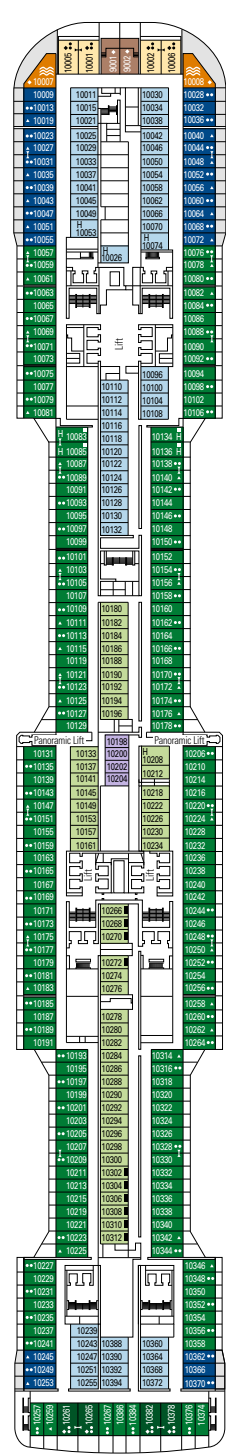

LONDON THEATRE

BUTCHER'S CUT

DECK 9  
SEASIDE

DECK 10  
SEASIDE EVO

DECK 11  
BELLISSIMA

DECK 12  
GRANDIOSA

DECK 13  
MAGNIFICA

DECK 14  
WORLD CLASS

- Splendida Deck 19
- Divina Deck 18
- Seaview Deck 16
- Preziosa Deck 15
- World Class Deck 14
- Magnifica Deck 13
- Grandiosa Deck 12
- Bellissima Deck 11
- Seaside Evo Deck 10
- Seaside Deck 9
- Meraviglia Deck 8
- Fantasia Deck 7
- Musica Deck 6
- Opera Deck 5
- Lirica Deck 4

### 2.217 Cabins

|                 |       |
|-----------------|-------|
| Royal Suites    | 2     |
| Duplex Suites   | 8     |
| Deluxe Suites*  | 78    |
| Interior Suites | 15    |
| Suites          | 34    |
| Balcony*        | 1.282 |
| Ocean View      | 136   |
| Interior*       | 634   |
| Interior Studio | 12    |

### CABIN CATEGORIES

|                          |
|--------------------------|
| BELLA > Interior Studio° |
| BELLA > Interior         |
| BELLA > Ocean View°°     |
| BELLA > Balcony          |

|                              |
|------------------------------|
| FANTASTICA > Interior        |
| FANTASTICA > Ocean View      |
| FANTASTICA > Balcony         |
| FANTASTICA > Family cabins** |
| FANTASTICA > Suite           |