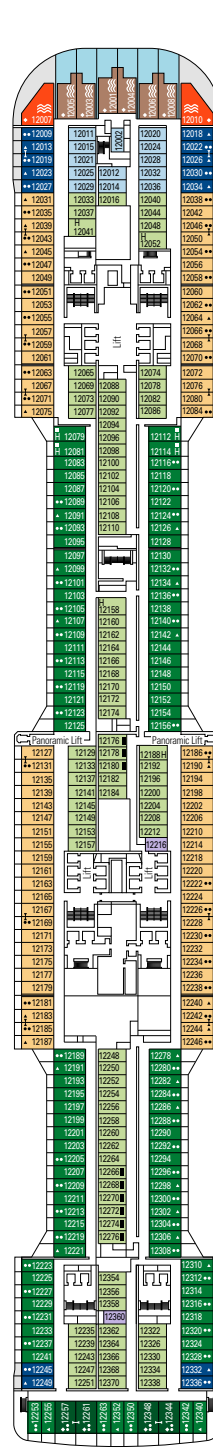

LONDON THEATRE

BUTCHER'S CUT

DECK 9  
SEASIDE

DECK 10  
SEASIDE EVO

DECK 11  
BELLISSIMA

DECK 12  
GRANDIOSA

DECK 13  
MAGNIFICA

DECK 14  
WORLD CLASS

- Splendida Deck 19
- Divina Deck 18
- Seaview Deck 16
- Preziosa Deck 15
- World Class Deck 14
- Magnifica Deck 13
- Grandiosa Deck 12
- Bellissima Deck 11
- Seaside Evo Deck 10
- Seaside Deck 9
- Meraviglia Deck 8
- Fantasia Deck 7
- Musica Deck 6
- Opera Deck 5
- Lirica Deck 4

## MSC YACHT CLUB

### 2.217 Cabins

|                 |       |
|-----------------|-------|
| Royal Suites    | 2     |
| Duplex Suites   | 8     |
| Deluxe Suites*  | 78    |
| Interior Suites | 15    |
| Suites          | 34    |
| Balcony*        | 1.282 |
| Ocean View      | 136   |
| Interior*       | 634   |
| Interior Studio | 12    |